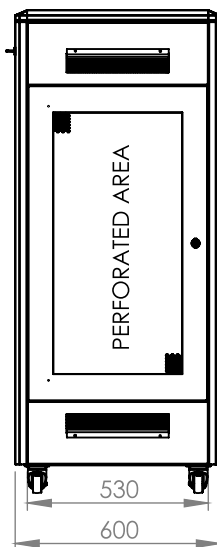

DYNAMIC SERVER CABINET

Technical Drawing

Top View

Bottom View

0°-120°
Front Door
Opening Angle

Top Inside View

Front View

Side View

Rear View

Dimensions in
Width & Height

Note: Castors shown fitted for illustration only.

Part Number

Item Code	Manufacturer Code	Product Description	Height	Width	Depth
824341	LN-FS26U6080-BL-231-S	19" Server Cabinet	26U	600mm	800mm

DYNAMIC SERVER CABINET

Technical Drawing