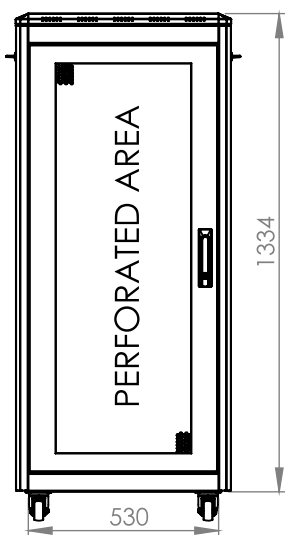

DYNAMIC SERVER CABINET

Technical Drawing

Top View

Bottom View

0°-120°
Front Door
Opening Angle

Top Inside View

Front View

Side View

Rear View

Dimensions in
Width & Height

Note: Castors shown fitted for illustration only.

Part Number

Item Code	Manufacturer Code	Product Description	Height	Width	Depth
824341	LN-FS26U6080-BL-231-S	19" Server Cabinet	26U	600mm	800mm

DYNAMIC SERVER CABINET

Technical Drawing