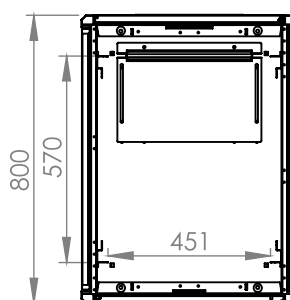

DYNAMIC SERVER CABINET

Technical Drawing

Top View

Bottom View

0°-120°
Front Door
Opening Angle

Top Inside View

Front View

Side View

Rear View

Dimensions in
Width & Height

Note: Castors shown fitted for illustration only.

Part Number

Item Code	Manufacturer Code	Product Description	Height	Width	Depth
824341	LN-FS26U6080-BL-231-S	19" Server Cabinet	26U	600mm	800mm

DYNAMIC SERVER CABINET

Technical Drawing