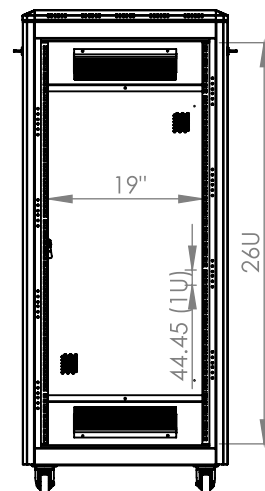

DYNAMIC SERVER CABINET

Technical Drawing

Top View

Bottom View

0°-120°
Front Door
Opening Angle

Top Inside View

Front View

Side View

Rear View

Dimensions in
Width & Height

Note: Castors shown fitted for illustration only.

Part Number

Item Code	Manufacturer Code	Product Description	Height	Width	Depth
824341	LN-FS26U6080-BL-231-S	19" Server Cabinet	26U	600mm	800mm

DYNAMIC SERVER CABINET

Technical Drawing