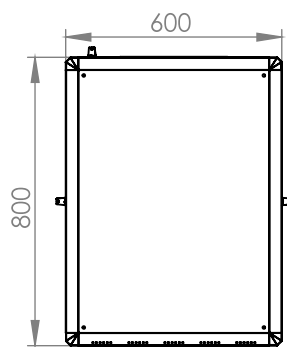

DYNAMIC SERVER CABINET

Technical Drawing

Top View

Bottom View

0°-120°
Front Door
Opening Angle

Top Inside View

Front View

Side View

Rear View

Dimensions in
Width & Height

Note: Castors shown fitted for illustration only.

Part Number

Item Code	Manufacturer Code	Product Description	Height	Width	Depth
824341	LN-FS26U6080-BL-231-S	19" Server Cabinet	26U	600mm	800mm

DYNAMIC SERVER CABINET

Technical Drawing