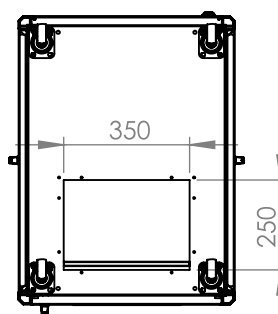

DYNAMIC SERVER CABINET

Technical Drawing

Top View

Bottom View

0°-120°
Front Door
Opening Angle

Top Inside View

Front View

Side View

Rear View

Dimensions in
Width & Height

Note: Castors shown fitted for illustration only.

Part Number

Item Code	Manufacturer Code	Product Description	Height	Width	Depth
824341	LN-FS26U6080-BL-231-S	19" Server Cabinet	26U	600mm	800mm

DYNAMIC SERVER CABINET

Technical Drawing